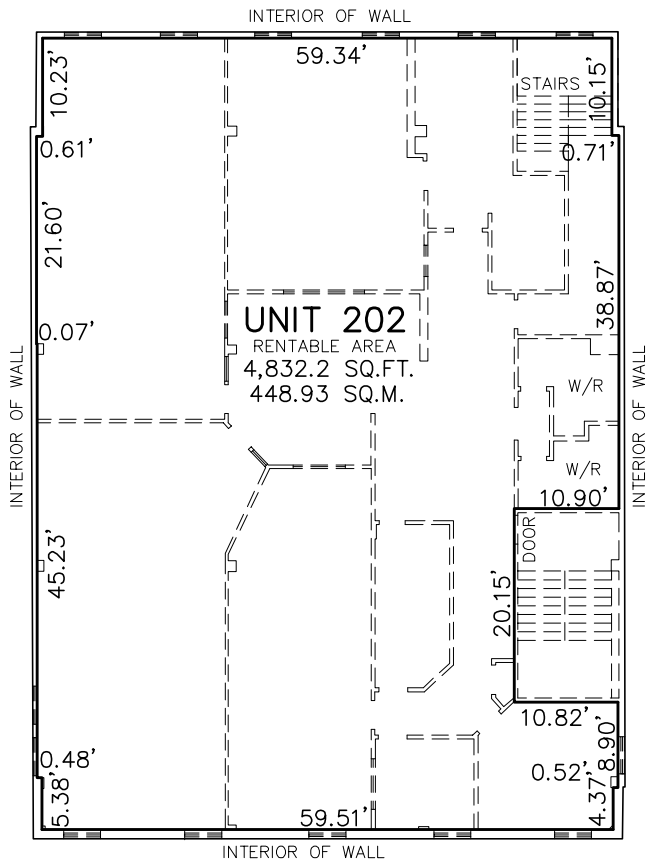

PATH: F:\1. Projects\16800-16899\16869 117 Kearney Lake Rd. Halifax (20/10)\6. Boundary-Cru\6.7 Cru Drawings\2017-10-26 Unit 202 W.O.1 - Oct 26 2017.dwg

KEARNEY LAKE ROAD

T E N A N T   N A M E

KEARNEY LAKE ROAD

**117 KEARNEY LAKE ROAD
HALIFAX, NOVA SCOTIA
UNIT 202**

THOMPSON CONN LIMITED
NOVA SCOTIA LAND SURVEYORS
HALIFAX, NOVA SCOTIA
PHONE: 422-4800
FAX: 454-4700

SCALE: 1" = 20'
DATE: NOVEMBER 28, 2017
FILE: 16869 W.O. 1
MEASUREMENTS WERE TAKEN ON:
OCTOBER 25, 2017 and NOVEMBER 14, 2017

CERTIFIED CORRECT