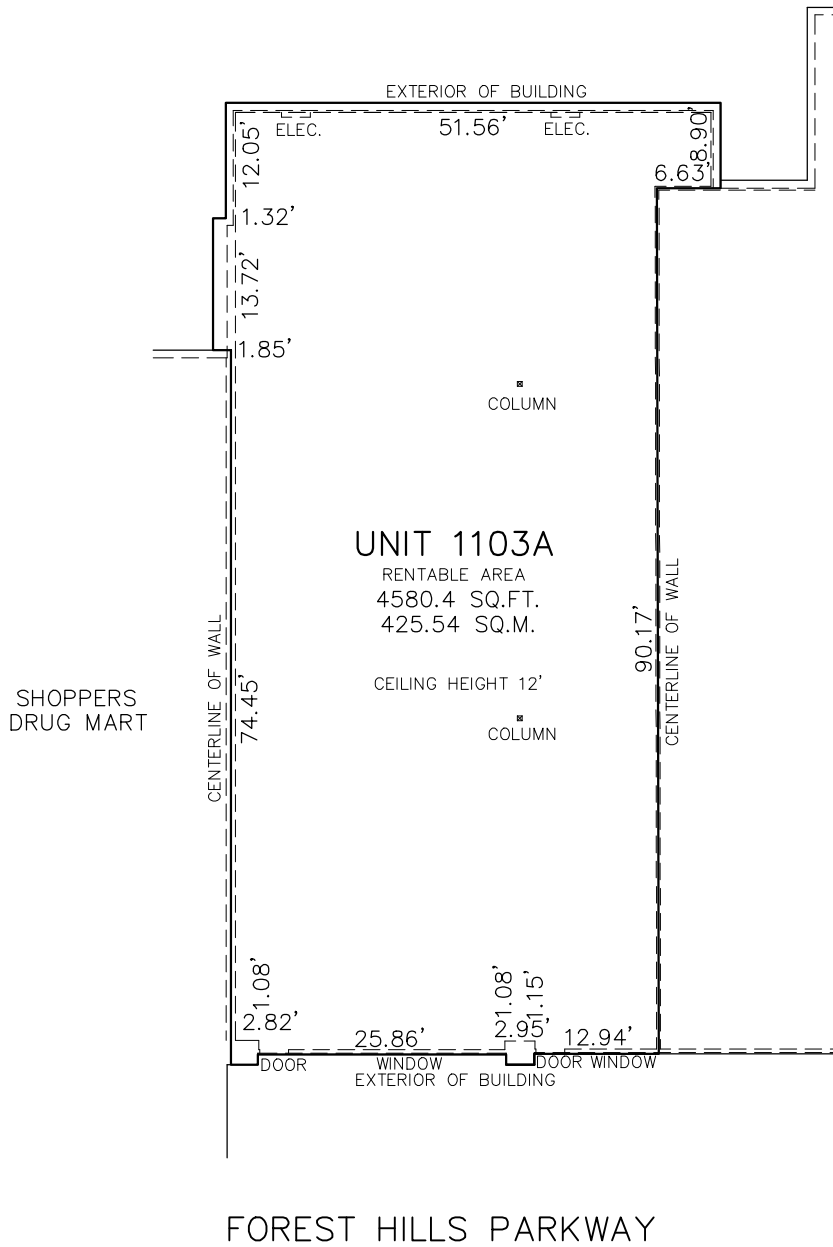

T E N A N T N A M E

KEY PLAN (FOREST HILLS PARKWAY)

**4 FOREST HILLS PARKWAY
COLE HARBOUR SHOPPING CENTRE
DARTMOUTH, NOVA SCOTIA
UNIT 1103A**

THOMPSON CONN LIMITED
NOVA SCOTIA LAND SURVEYORS
HALIFAX, NOVA SCOTIA
PHONE: 422-4800
FAX: 454-4700

SCALE: 1" = 20'
DATE: JANUARY 8, 2016
FILE: 16587
MEASUREMENTS WERE TAKEN ON:
DECEMBER 10, 2015

CERTIFIED CORRECT