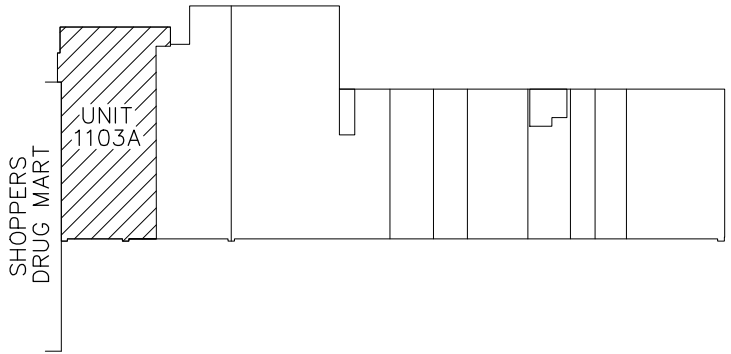

T E N A N T   N A M E

KEY PLAN (FOREST HILLS PARKWAY)