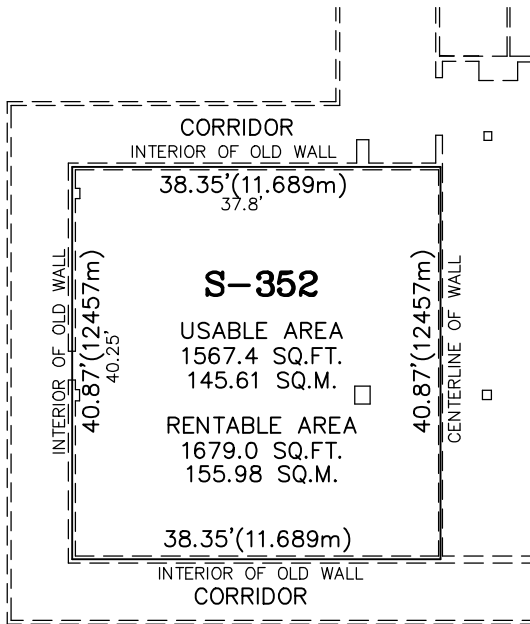

MUMFORD ROAD

KEY PLAN (THIRD FLOOR)

T E N A N T N A M E

**HALIFAX SHOPPING CENTRE ANNEX
CRU S-352
CHEBUCTO PLACE (THIRD FLOOR)**

THOMPSON CONN LIMITED
NOVA SCOTIA LAND SURVEYORS
HALIFAX, NOVA SCOTIA
PHONE: 422-4800
FAX: 454-4700

SCALE: 1" = 20'
DATE: NOVEMBER 5, 2014
FILE: 11908
MEASUREMENTS WERE TAKEN ON:
OCTOBER 21, 2003, MARCH 01, 2004
AND OCTOBER 19, 2014

CERTIFIED CORRECT

1.0712