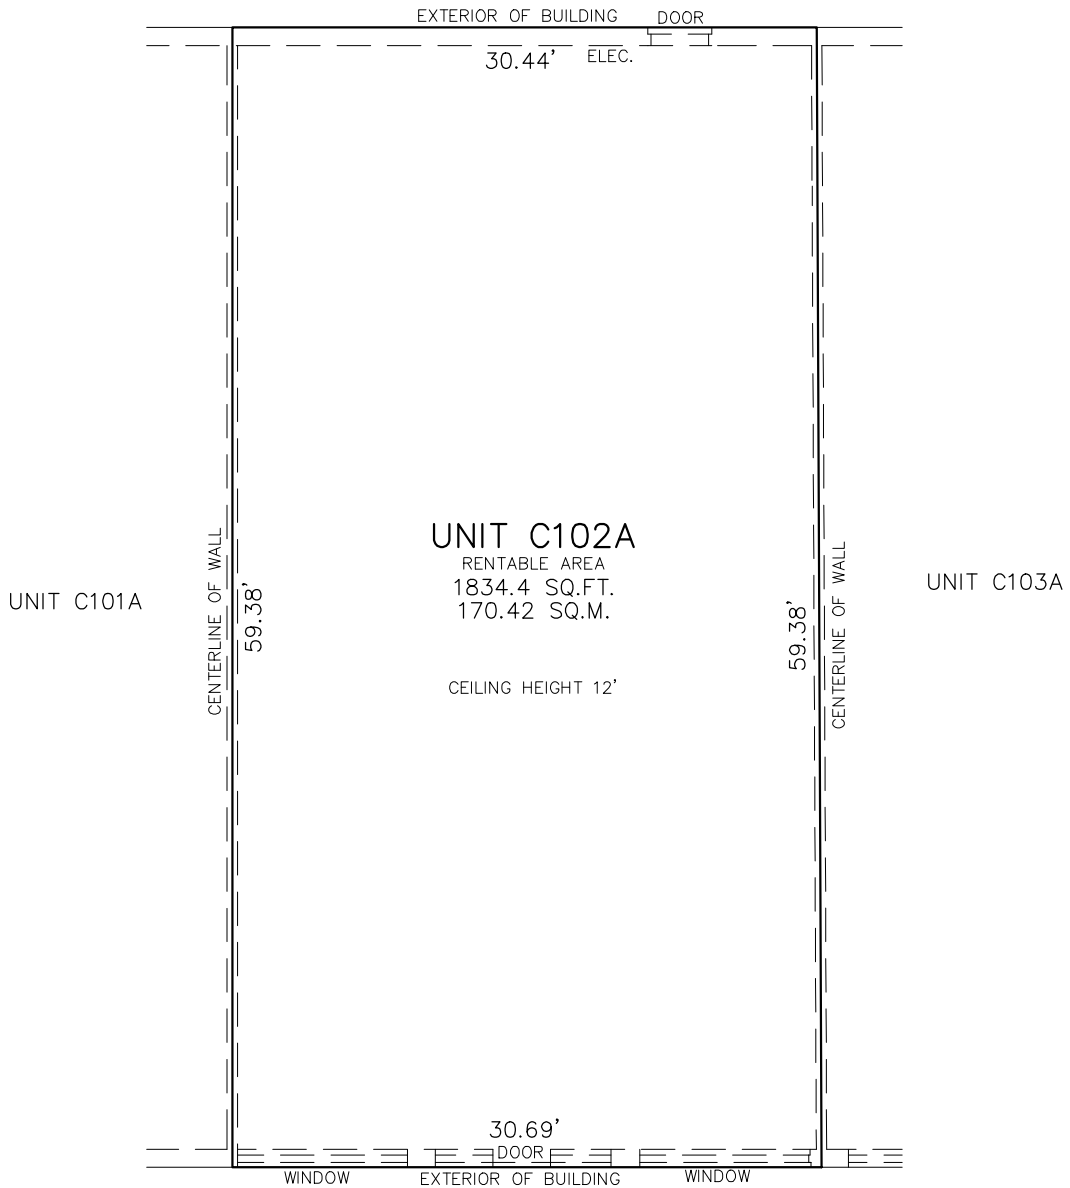

T E N A N T N A M E

KEY PLAN (5 CUMBERLAND DRIVE)

CUMBERLAND DRIVE

**5 CUMBERLAND DRIVE
CUMBERLAND PLAZA
DARTMOUTH, NOVA SCOTIA
UNIT C102A**

THOMPSON CONN LIMITED
NOVA SCOTIA LAND SURVEYORS
HALIFAX, NOVA SCOTIA
PHONE: 422-4800
FAX: 454-4700

SCALE: 1" = 10'

DATE: JANUARY 5, 2017

MEASUREMENTS WERE TAKEN ON:
DECEMBER 10, 2015, JANUARY 12, 2016
FEBRUARY 24, 2016 AND JANUARY 5, 2017

CERTIFIED CORRECT