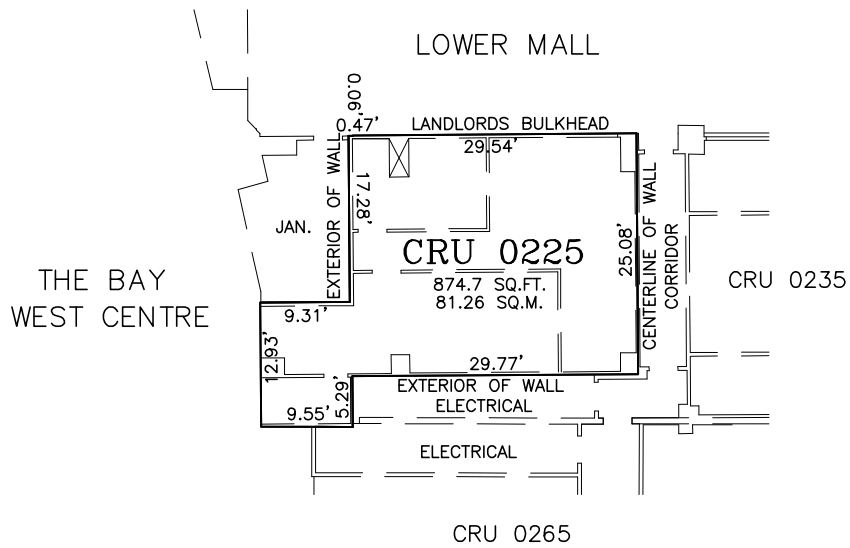

T E N A N T N A M E

KEY PLAN (LOWER MALL)

HALIFAX SHOPPING CENTRE ANNEX
MUMFORD PROFESSIONAL CENTRE
CRU 0225 (LOWER MALL)

THOMPSON CONN LIMITED
NOVA SCOTIA LAND SURVEYORS
HALIFAX, NOVA SCOTIA
PHONE: 422-4800
FAX: 454-4700

SCALE: 1" = 20'

DATE: JANUARY 19, 2011

MEASUREMENTS WERE TAKEN ON : NOVEMBER 12, 2008
AND JANUARY 14, 2011

CERTIFIED CORRECT