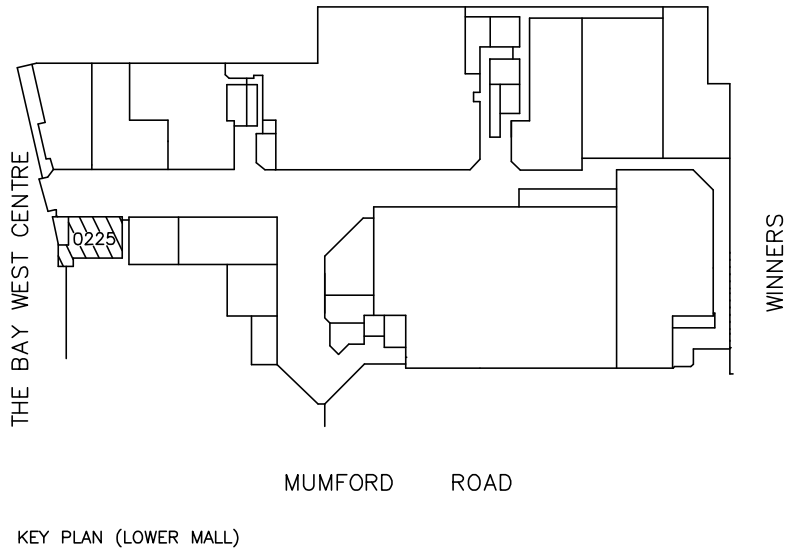

T E N A N T N A M E

KEY PLAN (LOWER MALL)

HALIFAX SHOPPING CENTRE ANNEX
MUMFORD PROFESSIONAL CENTRE
CRU 0225 (LOWER MALL)

THOMPSON CONN LIMITED
NOVA SCOTIA LAND SURVEYORS
HALIFAX, NOVA SCOTIA
PHONE: 422-4800
FAX: 454-4700

SCALE: 1" = 20'

DATE: JANUARY 19, 2011

MEASUREMENTS WERE TAKEN ON : NOVEMBER 12, 2008
AND JANUARY 14, 2011

CERTIFIED CORRECT